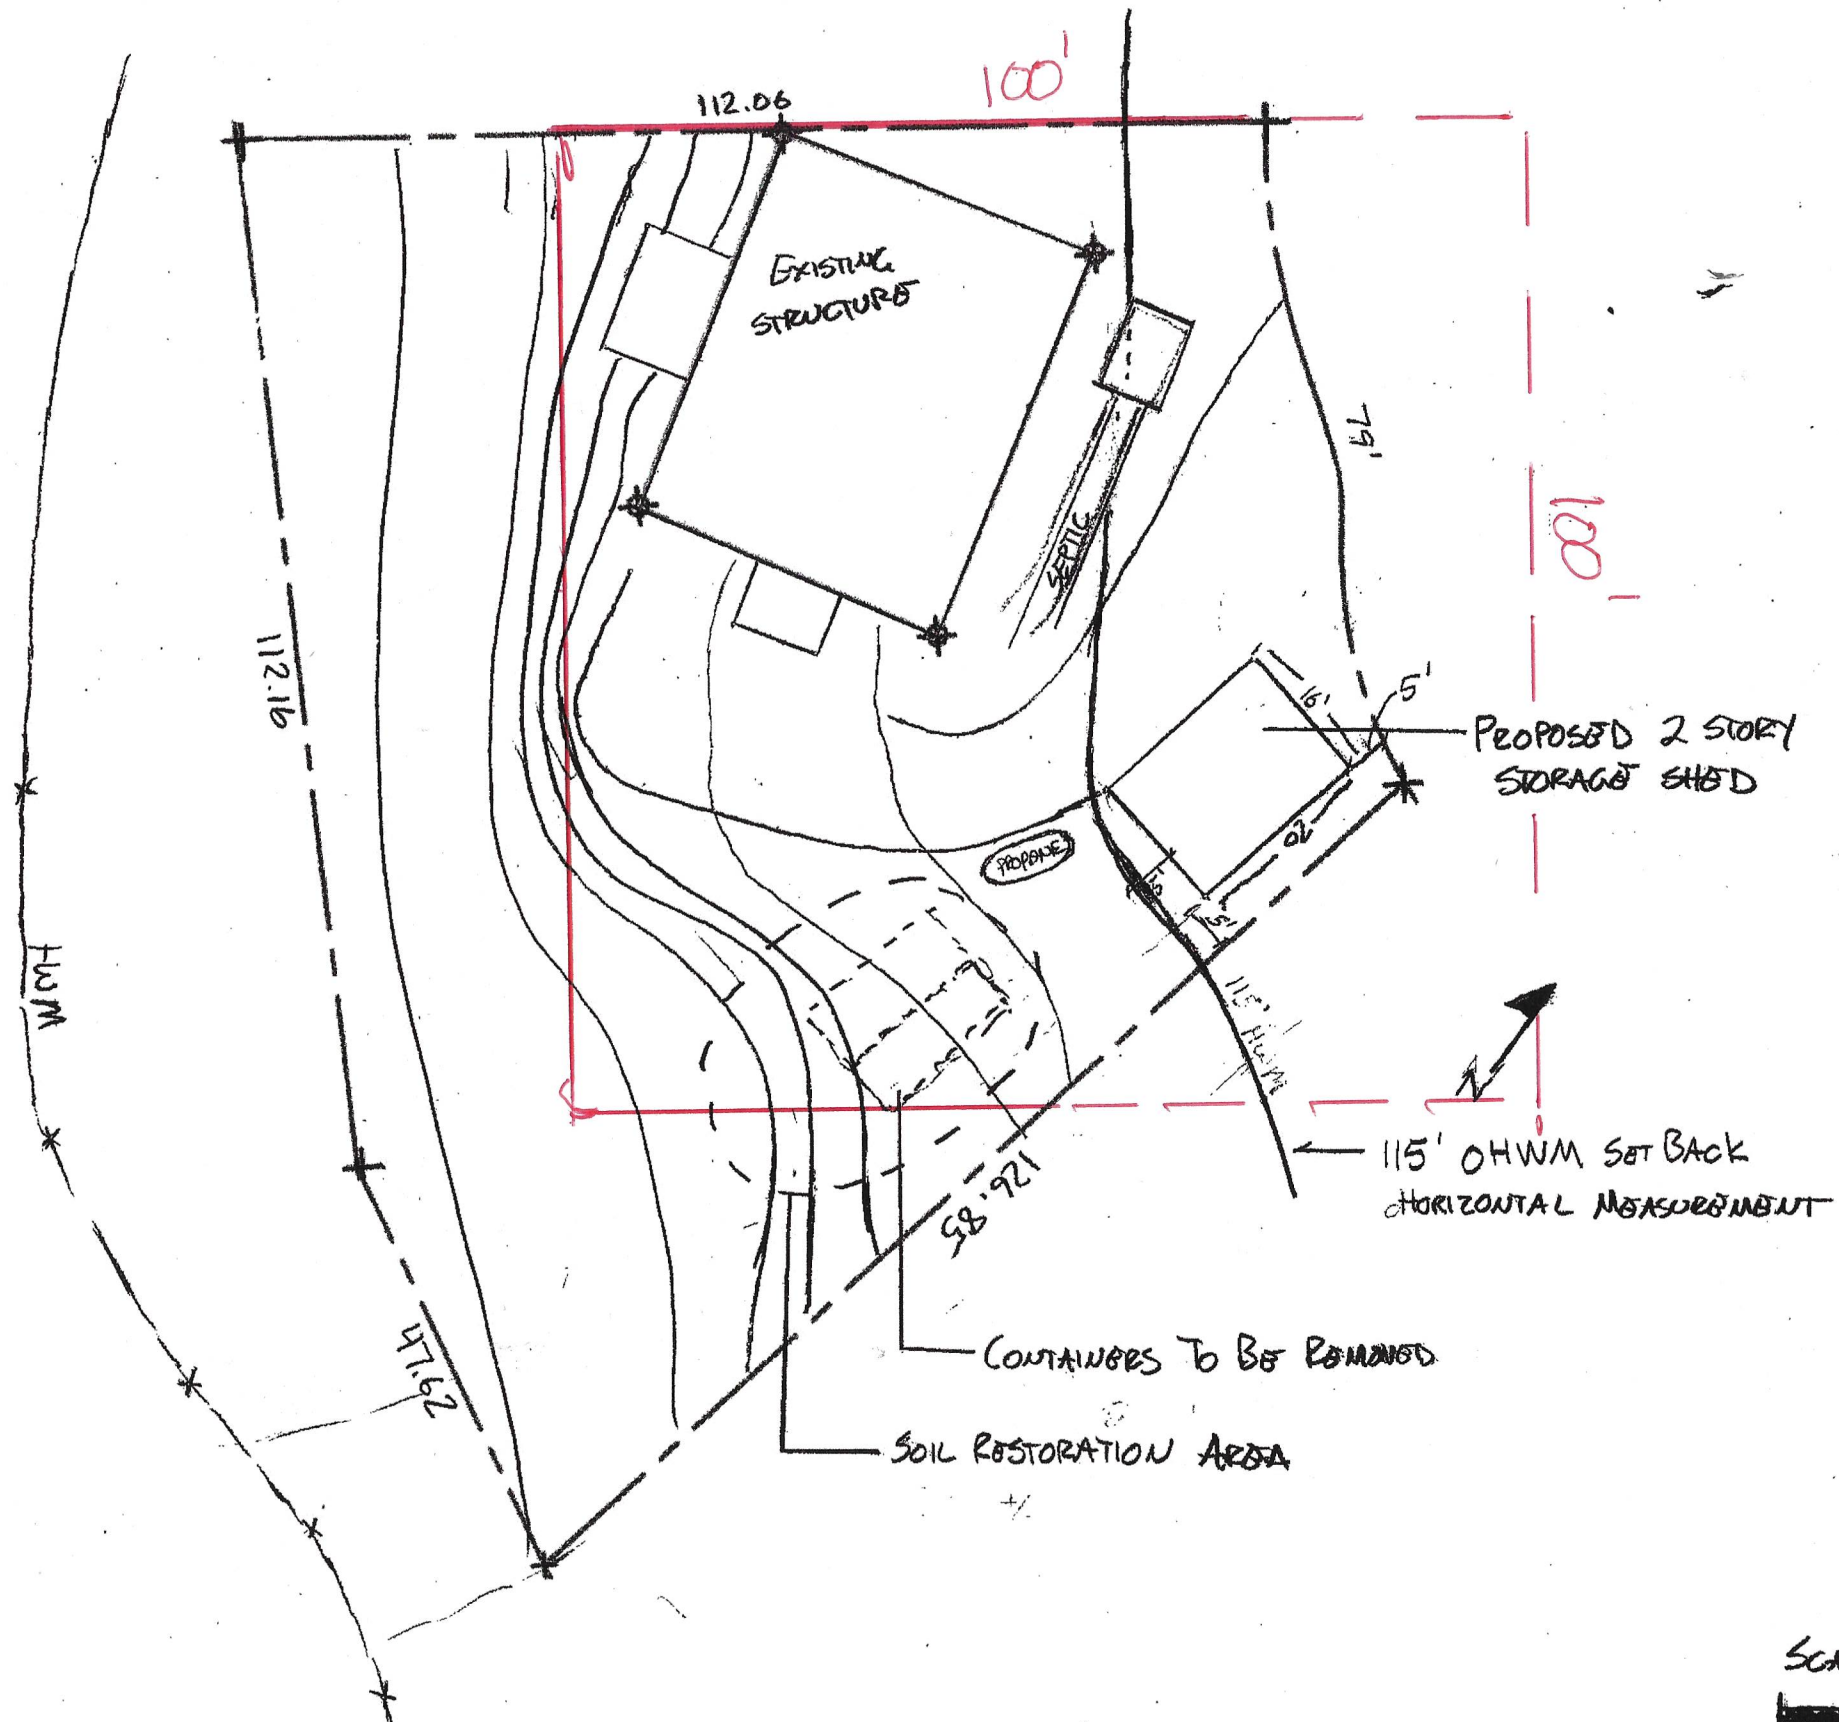

# SITE PLAN

ZONING VARIANCE

McNeeley  
21 Kachess lane  
Easton, WA

PARCEL	ADDRESS	REVISION
938336	21 KACHESS LN., EASTON WA 98925	REVISED 6/25/21

5/22/2021